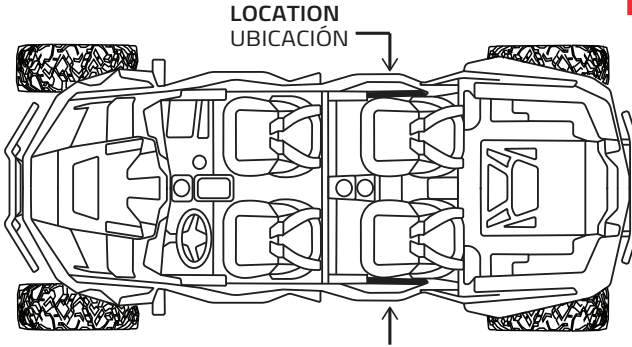

INSTALLATION

- With the RZR-BD6LD door panel in hand, test fit it to the corresponding side.
- Remove the OEM screws holding the outer door panel that aligns with the screw holes in the RZR-BD6LD panel (Picture #1).

INSTALACIÓN

- Con el panel de puerta RZR-BD6LD en la mano, pruébelo en el lado correspondiente.
- Retire los tornillos originales que sujetan el panel exterior de la puerta y que coinciden con los orificios para tornillos del panel RZR-BD6LD (Foto #1).

#1

- At this stage, speaker wire and digital LED wiring should be routed from the amplifier and digital LED module to each door.
- Make your speaker and Digital LED light connections (see page 4 for the wire installation).

- En este punto, se deben pasar los cables de los altavoces y los cables de las luces LED digitales desde el amplificador y el módulo LED digital hasta cada puerta.
- Realice las conexiones de los altavoces y las luces LED digitales (consulte la página 4 para la instalación del cableado).