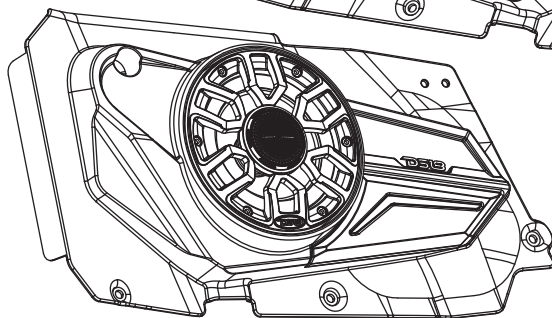

▲▲ FOR ALL
ELEMENTS

ENGLISH | ESPAÑOL

**SPECIALLY
DESIGNED FOR
POLARIS RZR XP**

4-DOOR MODELS