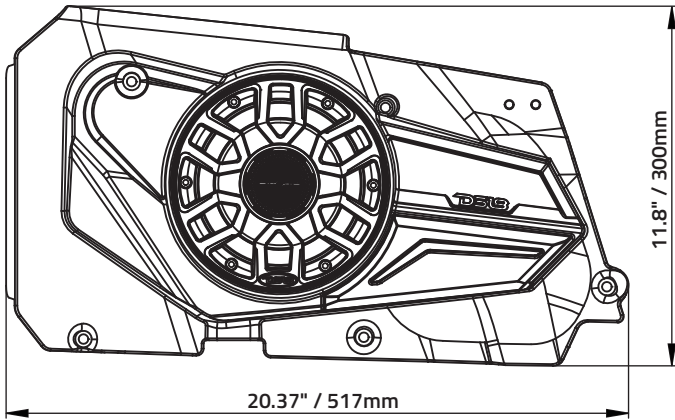

MEASUREMENTS / MEDIDAS

*Visit DS18.COM for a full list of applications. Product may not be compatible with models that have been altered or customized in a way that affects fitment or function.

*Visite DS18.COM para obtener una lista completa de aplicaciones. Es posible que el producto no sea compatible con modelos que hayan sido modificados o personalizados de forma que afecte a su ajuste o funcionamiento.

WARRANTY

Please visit our website DS18.com for more information on our warranty policy.

We reserve the right to change products and specifications at any time without notice. Images may or may not include optional equipment.

WARNING:

Cancer and Reproductive Harm.
www.P65Warnings.ca.gov

GARANTÍA

Visite nuestra página web DS18.com para obtener más información sobre nuestra garantía.

Nos reservamos el derecho de cambiar productos y especificaciones en cualquier momento sin previo aviso imágenes pueden incluir o no equipo opcional.

ADVERTENCIA:

Cáncer y Daño Reproductivo.
www.P65Warnings.ca.gov