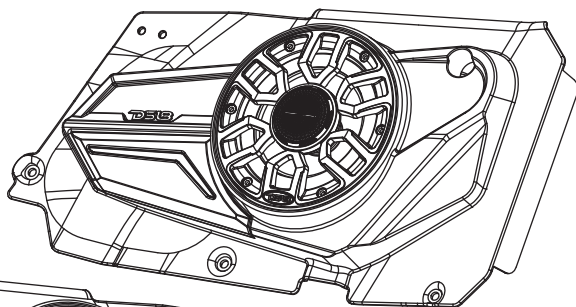

▲▲ FOR ALL
ELEMENTS

ENGLISH | ESPAÑOL

**SPECIALLY
DESIGNED FOR
POLARIS RZR XP**

4-DOOR MODELS