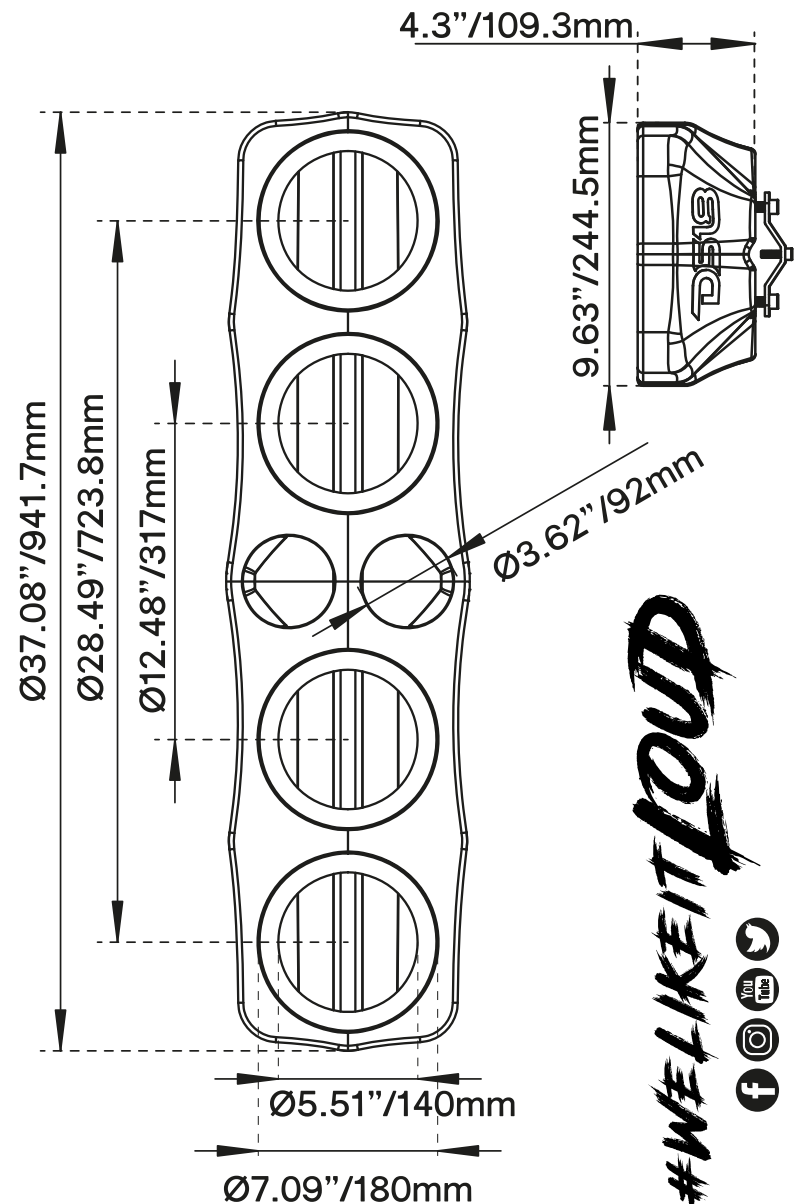

DS18®

HYDRO

RCBAR46-37 ROLLAGE SOUNDBAR

DESIGNED SPECIALLY FOR JEEP & ATV/UTV

THIS SOUNDBAR FITS:

4 - 6.5" SPEAKERS 2 - 1.5" TWEETERS

- 6.5" SPEAKER MOUNTING (DS18 NXL-6 RECOMMENDED)
- 1.5" TWEETER MOUNTING (DS18 PRO-TW3L RECOMMENDED)
- 7.7 cm MAX SPEAKER DEPTH
- HIGH DENSITY PLASTIC COLOR INJECTION MOLDING
- BUILT-IN RGB LED FOR DS18 LOGO BADGE
- UV PROTECTED AND ALL ELEMENTS READY
- LIGHTWEIGHT AND STRONG MATERIAL
- MOUNTING BRACKET, INPUT CABLE INCLUDED

RCBAR46-37 ROLLAGE SOUNDBAR

#WELIKEITLOUD

▲▲ FOR ALL ELEMENTS

BUILT-IN RGB FOR DS18 LOGO BADGE

DOWNLOAD THE DS18 LED BTC APP
COMPATIBLE WITH THE DS18 LED-BTC OR ANY OTHER RF/BT/WIFI CONTROLLER FOR MULTI-FUNCTION RGB LED LIGHTING. (SOLD SEPARATELY)