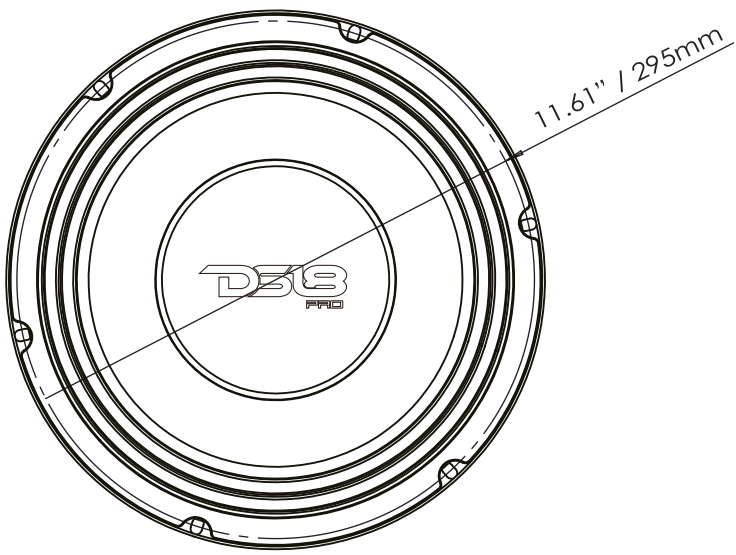

### Specifications:

Nominal Diameter .....	12"
Nominal Impedance .....	8 OHMS
RMS Power Handling.....	500 Watts
Maximum Power Handling .....	1000 Watts
Sensitivity (1w/1m) .....	96dB
Frequency Response .....	40Hz-5KHz
Recommended Hi Pass Crossover.....	60 Hz

### Midrange:

Voice Coil Diameter.....	2.5" / 63.5mm
Voice Coil Former Material .....	KSV
Winding Material .....	SV
Cone Material.....	Paper
Dustcap Material.....	Paper
Surround Material.....	Cloth
Basket Material.....	Steel
Basket Color/Finish.....	Glossy Red
Magnet Material.....	Ferrite
Magnet Weight.....	65 Oz
Displacement Volume.....	0.55L

### Measurements:

Overall Diameter.....	12.1" / 308mm
Overall Depth.....	5.19" / 132mm
Front Mount Baffle Cutout.....	10.9" / 278mm
Mouting Depth.....	4.88" / 124mm
Motor Diameter.....	6.69" / 170mm

FOR MORE INFORMATION  
PLEASE VISIT  
[DS18.COM](http://DS18.COM)