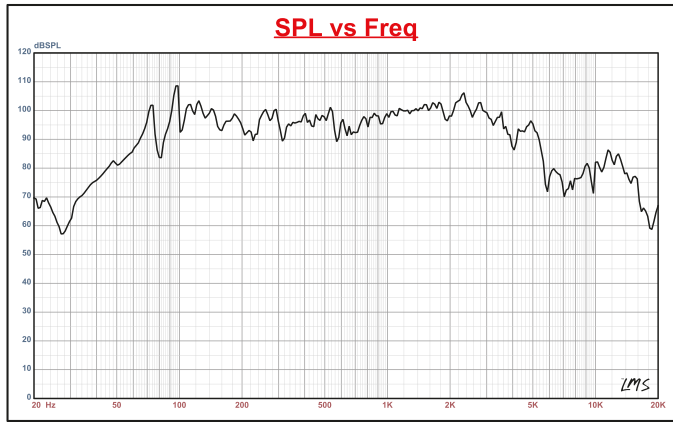

### Specifications:

Nominal Diameter .....	12"
Nominal Impedance .....	8 OHMS
RMS Power Handling.....	500 Watts
Maximum Power Handling .....	1000 Watts
Sensitivity (1w/1m) .....	96dB
Frequency Response .....	40Hz-5KHz
Recommended Hi Pass Crossover.....	60 Hz