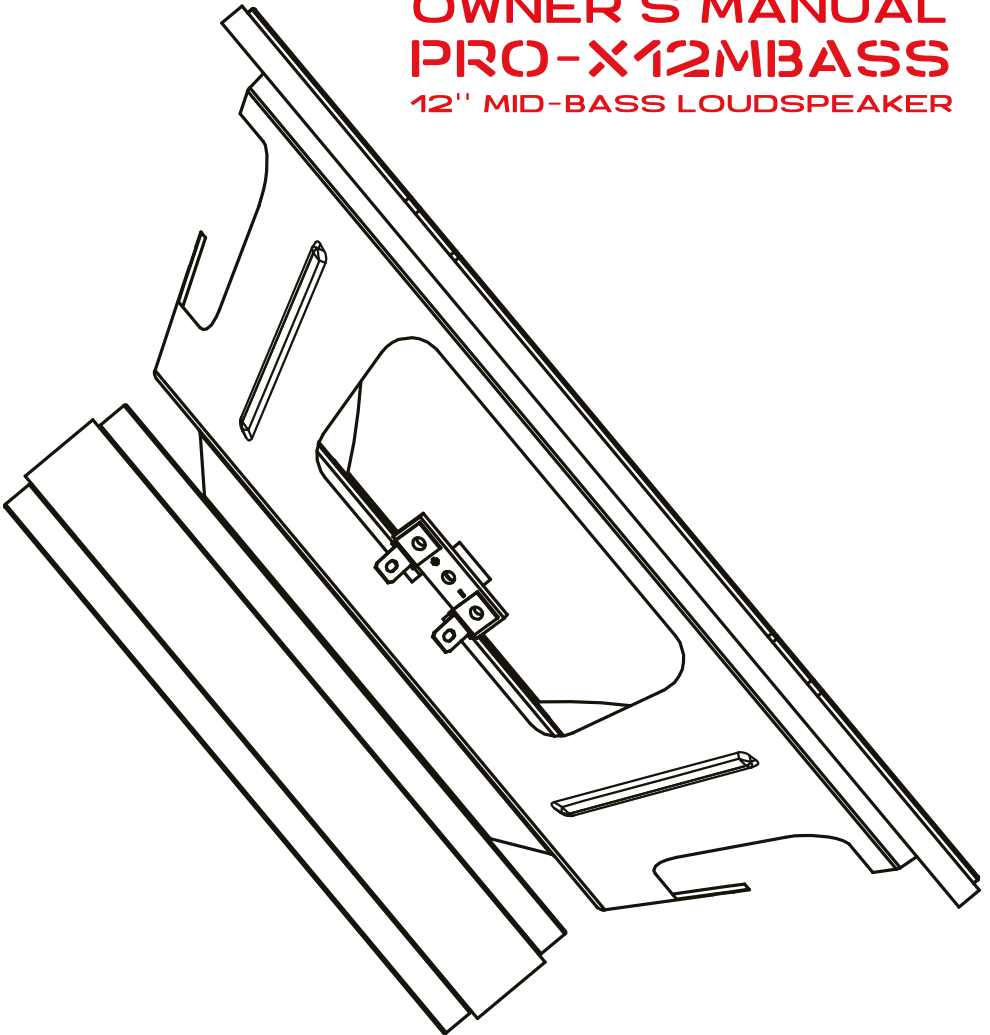

DS18®

**OWNER'S MANUAL
PRO-X12MBASS
12" MID-BASS LOUDSPEAKER**