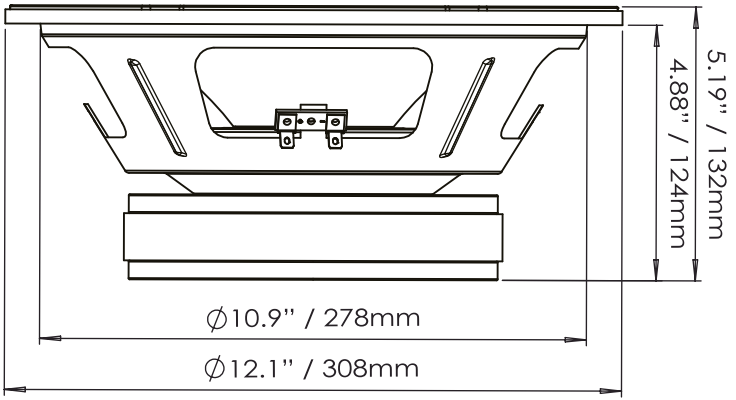

### Specifications:

Nominal Diameter .....	12"
Nominal Impedance .....	8 OHMS
RMS Power Handling.....	500 Watts
Maximum Power Handling .....	1000 Watts
Sensitivity (1w/1m) .....	96dB
Frequency Response .....	40Hz-5KHz
Recommended Hi Pass Crossover.....	60 Hz

### Measurements:

Overall Diameter.....	12.1" / 308mm
Overall Depth.....	5.19" / 132mm
Front Mount Baffle Cutout.....	10.9" / 278mm
Mouting Depth.....	4.88" / 124mm
Motor Diameter.....	6.69" / 170mm

FOR MORE INFORMATION  
PLEASE VISIT  
[DS18.COM](http://DS18.COM)