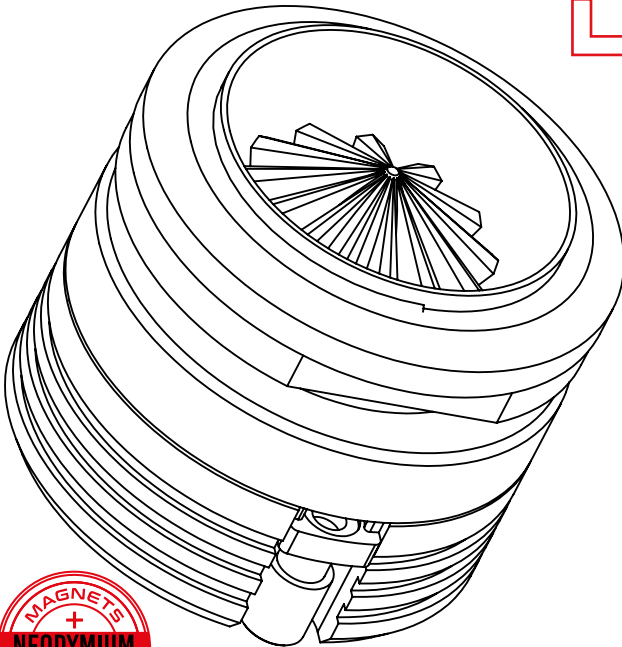

DS18[®]

OWNER'S MANUAL
MANUAL DE USUARIO

PRO-TW720L

1.6" NEODYMIUM SUPER BULLET
TWEETER SHORT WITH 1" PEEK
VOICE COIL AND RGB LED LIGHTS

SUPER TWEETER BALA CORTO DE 1.6"
CON NEODIMIO Y BOBINA DE VOZ
DE 1" DE PEEK Y LUCES LED RGB

4Ω

ENGLISH | ESPAÑOL

INSTALLATION & CONNECTION OPTIONS

1

2

To connect without LED Control Module (LED-BTC),
Connect as Shown in the Following Diagram:

Black wire "BK" Connected to Battery Positive (+) 12V
 White Color Light "R" ; "B" and "G" Connected to Battery Negative (-)
 Green Color Light "G" Connected to Battery Negative (-)
 Red Color Light "R" Connected to Battery Negative (-)
 Blue Color Light "B" Connected to Battery Negative (-)
 Purple Color Light "R" and "B" Connected to Battery Negative (-)
 Yellow Color Light "R" and "G" Connected to Battery Negative (-)
 Cyan Color Light "B" and "G" Connected to Battery Negative (-)

BODY FEATURES / CARACTERISTICAS CUERPO

Pair or Single / Par o Unidad	Single / Unidad
Body Material / Cuerpo del Material	Aluminum / Aluminio
Body Color / Finish / Color de cuerpo / acabado	Black / Negro
Bullet Material / Material de la bala	Translucid ABS with RGB LED / ABS translúcido con LED RGB
Rubber Gaskets / Juntas de Caucho	Yes, 1 x 5mm + 1 x 1.9mm (thickness) Sí, 1 x 5 mm + 1 x 1,9 mm (grosor)
Locknut ring / Anillo de contratuerca	Yes, 2 x Aluminum 4.7mm (thickness) Sí, 2 x Aluminio 4.7 mm (espesor)
RGB Wire / Cable RGB	Yes, with fast connector / Si, con conector rapido