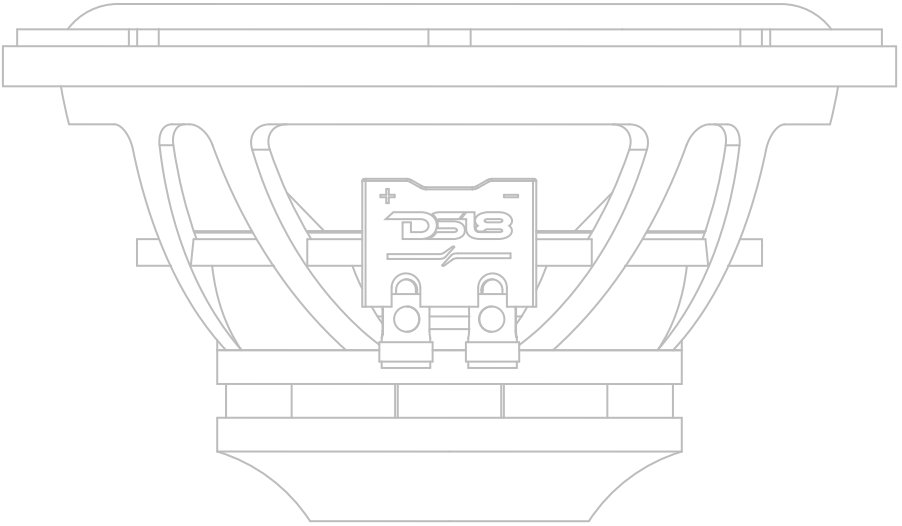

Port

Puerto

(WxH): 7.11" x 7.87" / 180.7 mm x 200 mm 1

Port

Puerto

(WxH): 5.55" x 7.87" / 141 mm x 200 mm 1

WE LIKE
IT LOUD

WARRANTY