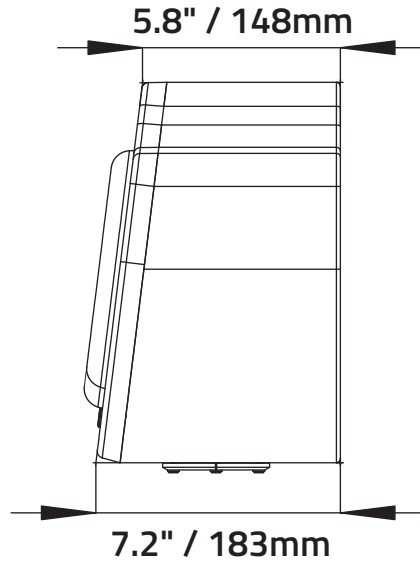

JT-S84LD

WARRANTY

Please visit our website DS18.com for more information on our warranty policy.

We reserve the right to change products and specifications at any time without notice.
Images may or may not include optional equipment.

*As of 2025. For later models, please contact DS18 customer service.

WARNING:
Cancer and Reproductive Harm.
www.P65Warning.ca.gov

GARANTÍA

Visite nuestra página web DS18.com para obtener más información sobre nuestra garantía.

Nos reservamos el derecho de cambiar productos y especificaciones en cualquier momento sin previo aviso. Imágenes pueden incluir o no equipo opcional.

*Año 2025. Para nuevos modelos, por favor contacte al servicio de atención al cliente de DS18.

ADVERTENCIA:
Cáncer y Daño Reproductivo.
www.P65Warning.ca.gov