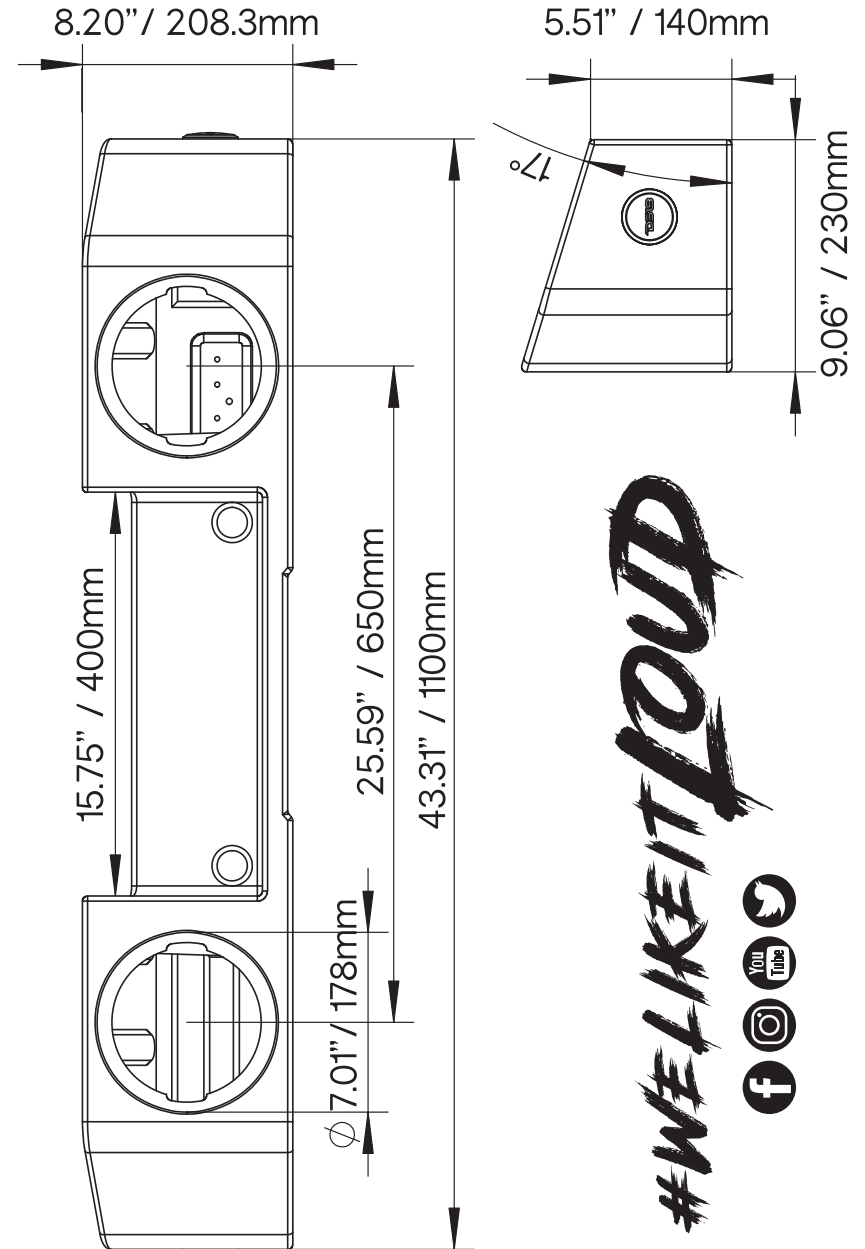

DS18®

HYDRO

JT-S62

DESIGNED SPECIALLY FOR JEEP GLADIATOR
UNDERNEATH REAR SEAT

THIS JT-S62 FITS: 2 x 6.5" SUBWOOFERS

- 6.5" SUBWOOFER MOUNTING (DS18 Z6 OR OTHER 6.5" SUBWOOFER RECOMMENDED)
- HIGH DENSITY PLASTIC MOLDED WITH COLOR INJECTED
- UV PROTECTED AND ALL ELEMENTS READY
- LIGHTWEIGHT & STRONG DURABLE MATERIAL
- BUILT-IN RGB LED FOR DS18 LOGO BADGE
- MOUNTING HARDWARE AND WIRES INCLUDED
- SEALED ENCLOSURE 0.85CUFT/24L
- AMP RACK - BUILT IN
- O.E.M FIT

JT-S62

#WE LIKE IT LOUD

FOR ALL
ELEMENTS

BUILT-IN
RGB
FOR DS18 LOGO BADGE

DOWNLOAD THE DS18 LED BTC APP
COMPATIBLE WITH THE DS18
LED-BTC OR ANY OTHER
RF/BT/WIFI CONTROLLER FOR
MULTI-FUNCTION RGB LED
LIGHTING. (SOLD SEPARATELY)