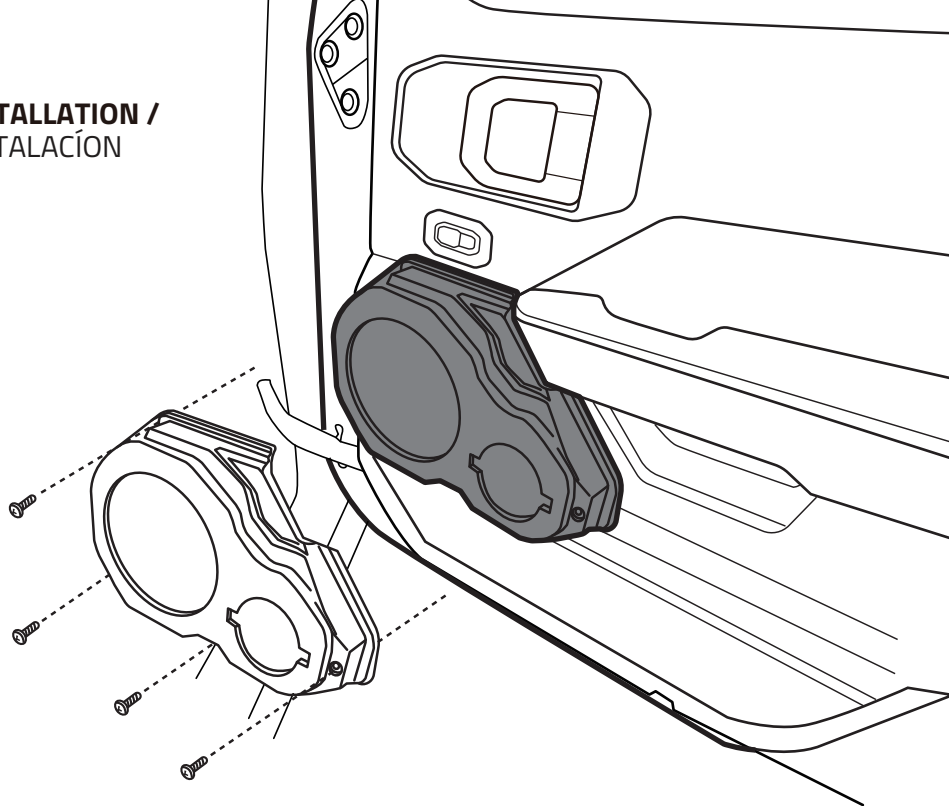

Solo para modelos "Power Windows", no encajará en las ventanas manuales de modelo base.

DESIGNED FOR JEEP:

#WELIKEITLOUD

△▲ FOR ALL ELEMENTS ≡

INSTALLATION / INSTALACIÓN

DIMENSIONS / DIMENSIONES

WARRANTY

Please visit our website DS18.com for more information on our warranty policy.