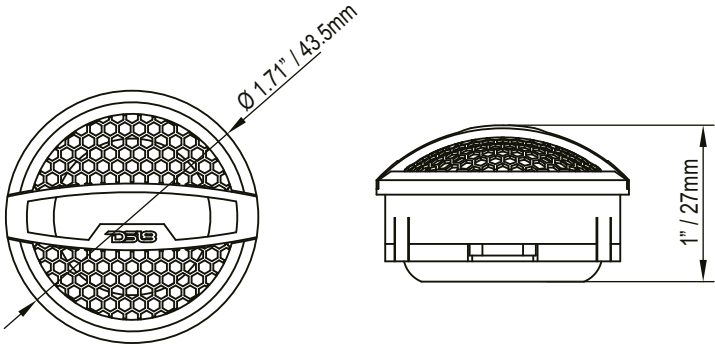

TWEETER MEASUREMENTS / MEDIDAS DEL TWEETER

Overall Diameter / Diámetro Total	1.7" / 43.5mm
Overall Depth / Profundidad Total	1" / 27mm
Front Mount Baffle Cutout / Corte del Orificio de Montaje	1.6" / 40.8mm
Mounting Depth / Profundidad de Montaje	0.57" / 14.5mm

CROSSOVER MEASUREMENTS / MEDIDAS DEL CROSSOVER

Overall Length / Largo Total	2.55" / 65mm
Overall Depth / Profundidad Total	4.7" / 120mm
Overall Height / Altura Total.....	1" / 27.5mm

WARRANTY

Please visit our website DS18.com for more information on our warranty policy.

ADVERTENCIA:

Cáncer y Daño Reproductivo.
www.P65Warning.ca.gov

G6.5XC

MEASUREMENTS WITH GRILL / MEDIDAS CON PARRILLA: WOOFER

MEASUREMENTS / MEDIDAS: WOOFER

MEASUREMENTS / MEDIDAS: TWEETER

MEASUREMENTS / MEDIDAS: CROSSOVER