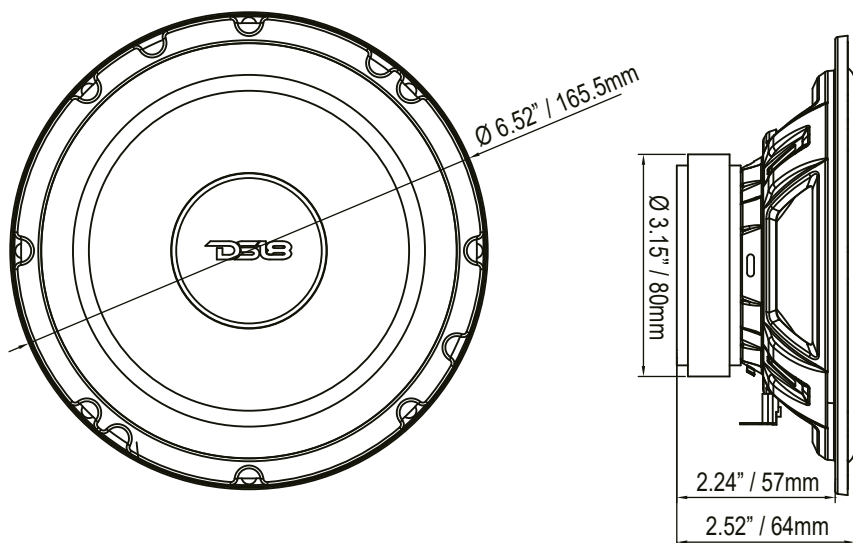

TWEETER MEASUREMENTS / MEDIDAS DEL TWEETER

Overall Diameter / Diámetro Total	1.7" / 43.5mm
Overall Depth / Profundidad Total	1" / 27mm
Front Mount Baffle Cutout / Corte del Orificio de Montaje	1.6" / 40.8mm
Mounting Depth / Profundidad de Montaje	0.57" / 14.5mm

CROSSOVER MEASUREMENTS / MEDIDAS DEL CROSSOVER

Overall Length / Largo Total	2.55" / 65mm
Overall Depth / Profundidad Total	4.7" / 120mm
Overall Height / Altura Total.....	1" / 27.5mm

WARRANTY

Please visit our website DS18.com for more information on our warranty policy.

ADVERTENCIA:

Cáncer y Daño Reproductivo.
www.P65Warning.ca.gov

G6.5XC

MEASUREMENTS WITH GRILL / MEDIDAS CON PARRILLA: WOOFER

MEASUREMENTS / MEDIDAS: WOOFER

MEASUREMENTS / MEDIDAS: TWEETER

MEASUREMENTS / MEDIDAS: CROSSOVER