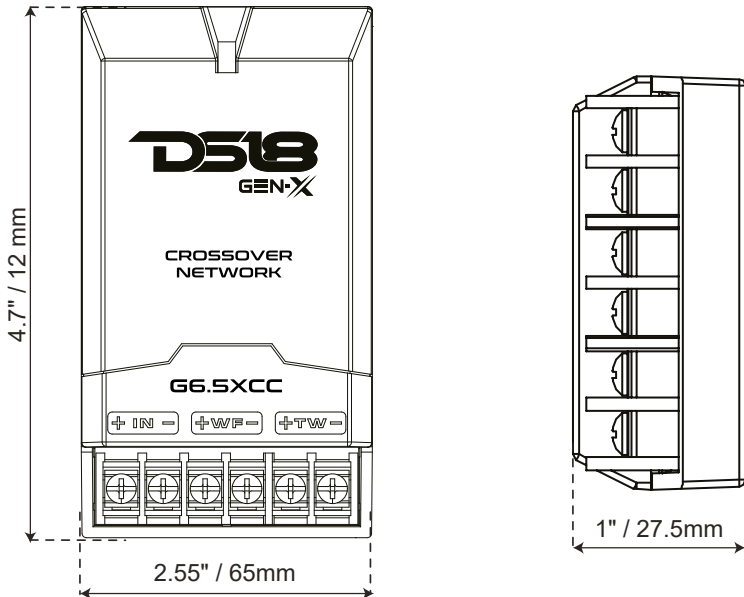

MEASUREMENTS / MEDIDAS: CROSSOVER