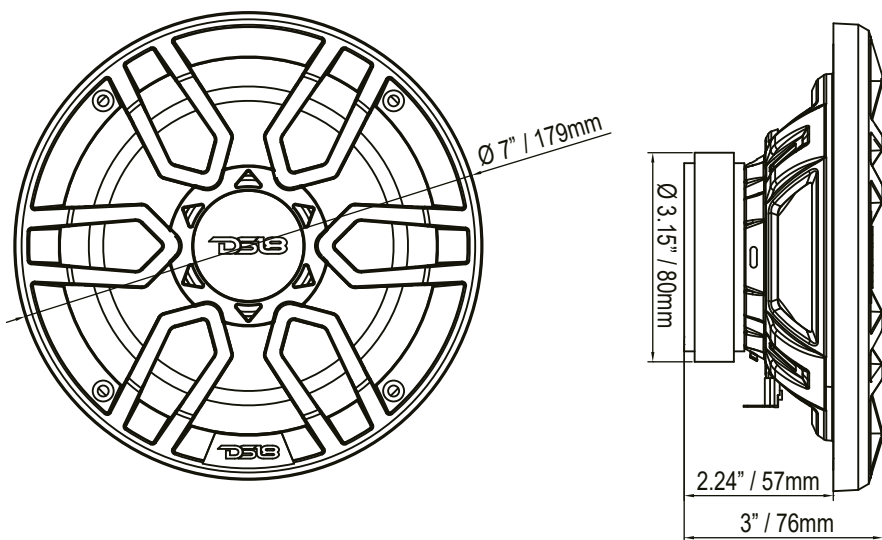

G6.5XC

MEASUREMENTS WITH GRILL / MEDIDAS CON PARRILLA: WOOFER

MEASUREMENTS / MEDIDAS: WOOFER