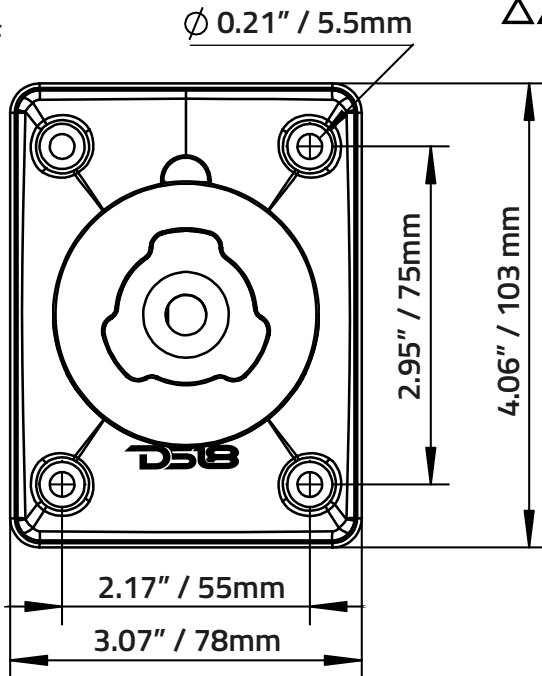

FLM8PS.V2

FLAT MOUNT BRACKET
DESIGNED FOR CF-PS & NXL-PS TOWERS

WHITE

BLACK

Die-Cast Kirksite (Alloy of Zinc with Aluminum and copper additives)
Tilt Adjustable 30°
UV-Complaint
Single Piece
Color: Matte Black Finish

DS18.COM

WE LIKE IT LOUD

DS18®

▲▲ FOR ALL ELEMENTS ≡