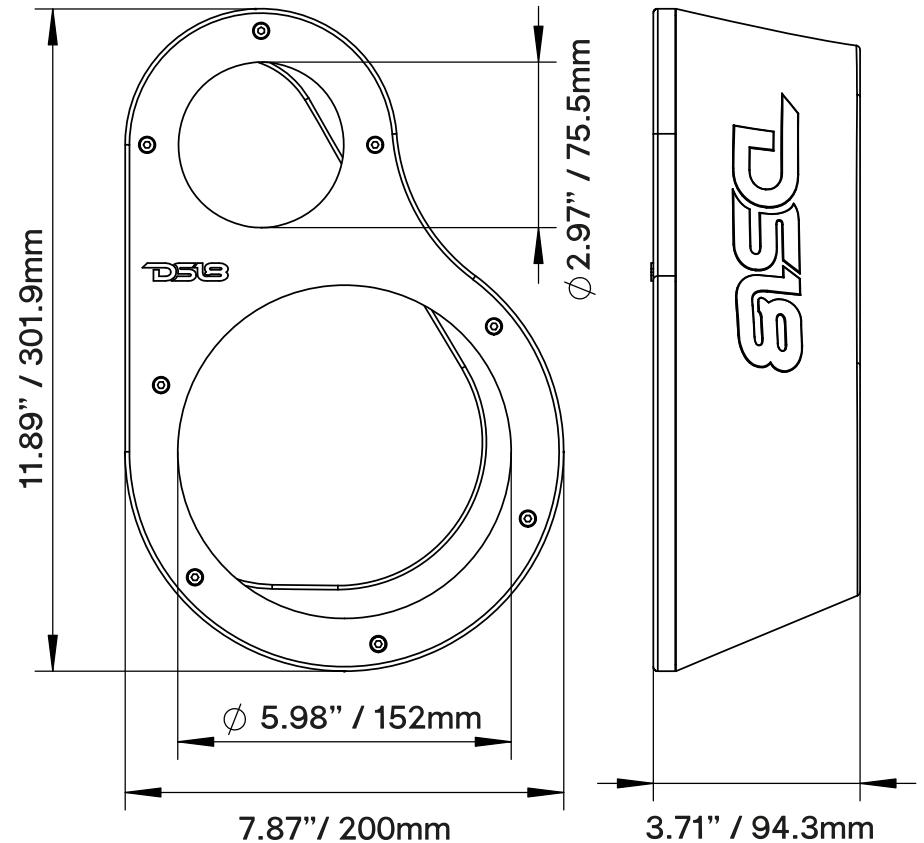

## 6.5" UNIVERSAL SPEAKER PODS

THIS EN6P FITS:  
1 x 6.5" SPEAKER & 1 x 1.5" TWEETER  
LEFT & RIGHT 1 SET

- ▶ 6.5" SPEAKER MOUNTING  
(DS18 PRO-X6.4M, PRO-X6.4BM RECOMMENDED)
- ▶ 1.5" TWEETER MOUNTING (DS18 GTX1XL OR  
PRO-TWN5 RECOMMENDED)
- ▶ INJECTION ABS/PC ENCLOSURE
- ▶ MOUNTING HARDWARE AND INPUT CABLE INCLUDED
- ▶ UV PROTECTED