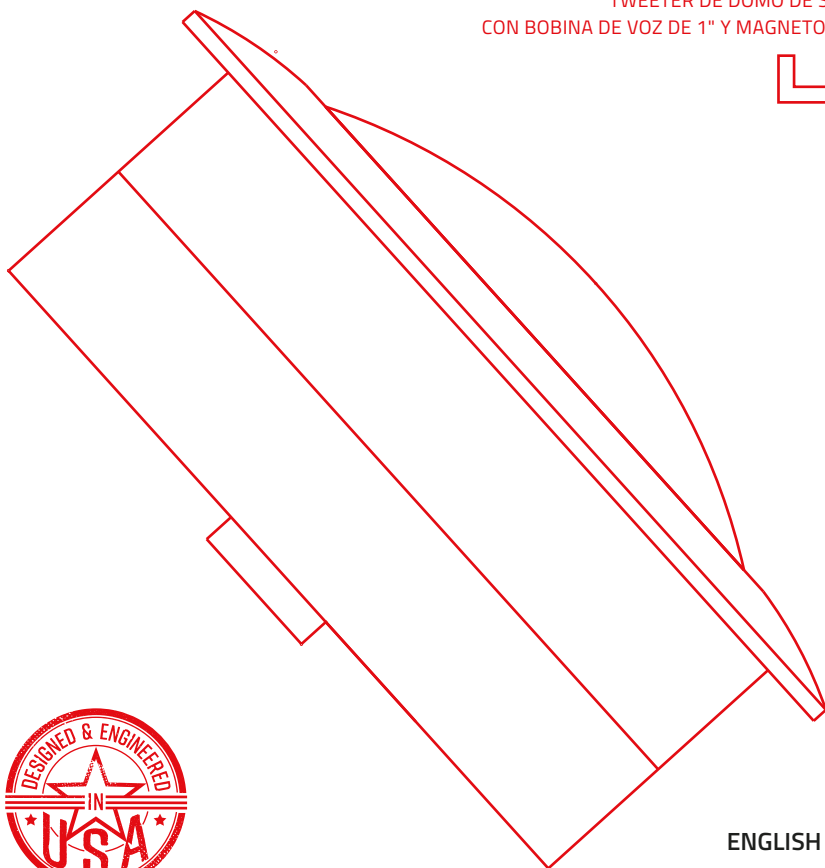

The DS18 logo is rendered in a bold, metallic, sans-serif font. The letters 'D', 'S', and '1' are connected, as are '8' and 'B'. A registered trademark symbol (®) is located at the top right of the 'B'. The logo is set against a red background with a white horizontal swoosh above it.

OWNER'S MANUAL

MANUAL DE USUARIO

CXT

**1.92" SILK DOME TWEETER WITH
1" VOICE COIL AND NEODYMIUM MAGNET**

TWEETER DE DOMO DE SEDA DE 1.92"
CON BOBINA DE VOZ DE 1" Y MAGNETO DE NEODIMIO

4Ω

ENGLISH | ESPAÑOL

SPECIFICATIONS / ESPECIFICACIONES: