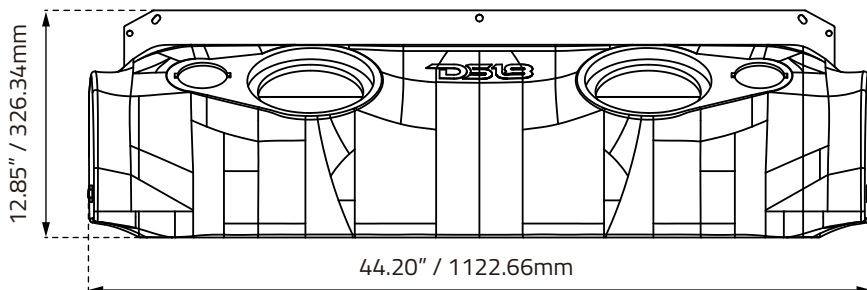

BRO-SBAR/BK

MEASUREMENTS / MEDIDAS

DOWNLOAD THE DS18 LED BTC APP
COMPATIBLE WITH DS18 LED-BTC OR ANY
OTHER RF/BT/WIFI CONTROLLER FOR
MULTI-FUNCTION RGB LED LIGHTING.
(SOLD SEPARATELY)

DESCARGA LA APP DS18 LED BTC
COMPATIBLE CON DS18 LED-BTC O CUALQUIER
OTRO CONTROLADOR RF/BT/WIFI PARA
ILUMINACIÓN LED RGB MULTIFUNCIÓN.
(SE VENDE POR SEPARADO)