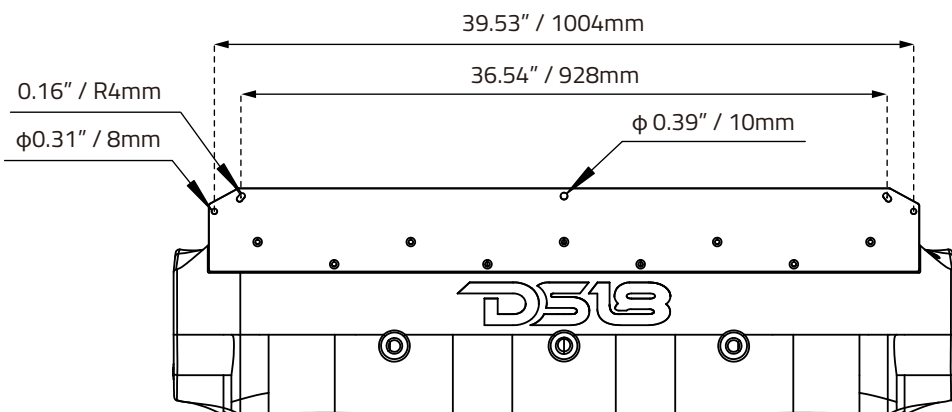

BRO-SBAR/BK

MEASUREMENTS / MEDIDAS

DOWNLOAD THE DS18 LED BTC APP
COMPATIBLE WITH DS18 LED-BTC OR ANY
OTHER RF/BT/WIFI CONTROLLER FOR
MULTI-FUNCTION RGB LED LIGHTING.
(SOLD SEPARATELY)

DESCARGA LA APP DS18 LED BTC
COMPATIBLE CON DS18 LED-BTC O CUALQUIER
OTRO CONTROLADOR RF/BT/WIFI PARA
ILUMINACIÓN LED RGB MULTIFUNCIÓN.
(SE VENDE POR SEPARADO)