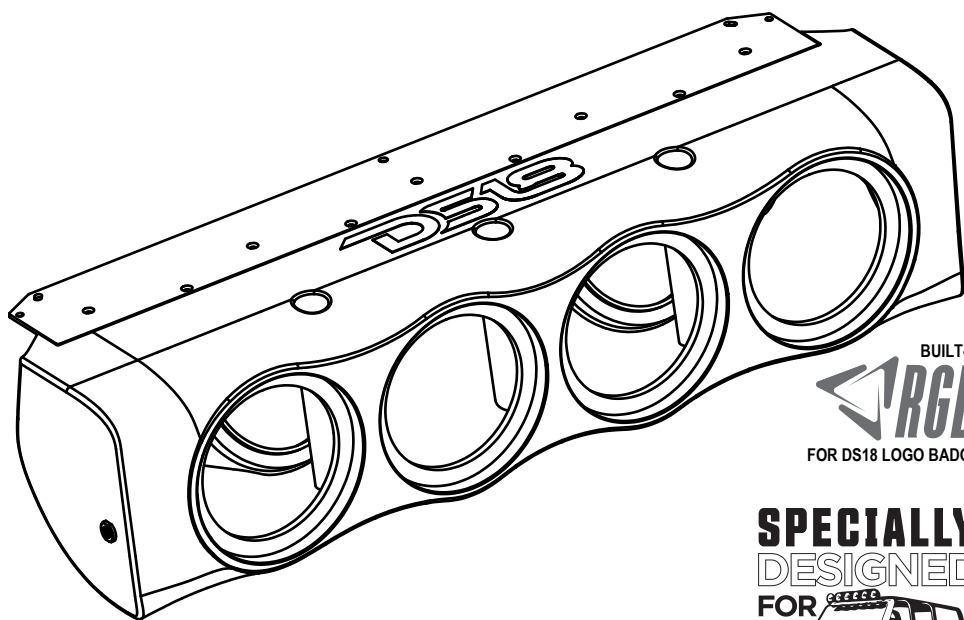

DS18®

OWNER'S MANUAL

MANUAL DEL USUARIO

BRO-SBAR/BK

REAR OVERHEAD SOUNDBAR SYSTEM FOR
6TH GEN FORD BRONCO 4-DOOR MODEL

SISTEMA DE BARRA DE SONIDO SUPERIOR TRASERA
PARA FORD BRONCO 4 PUERTAS DE 6ª GENERACIÓN

FOR DS18 LOGO BADGE

**SPECIALLY
DESIGNED
FOR**