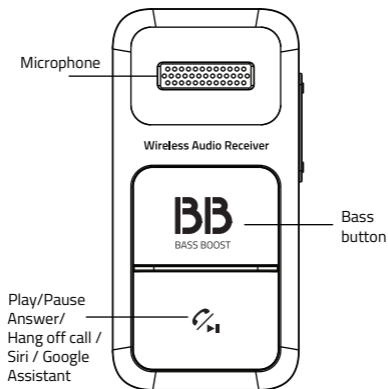

Basic Operation