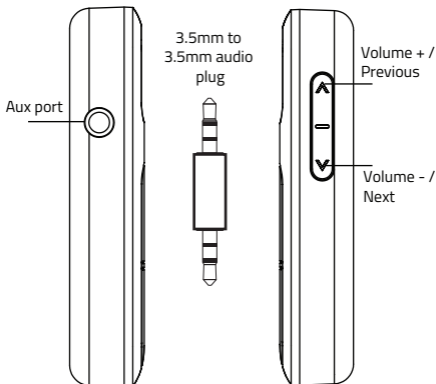

Basic Operation