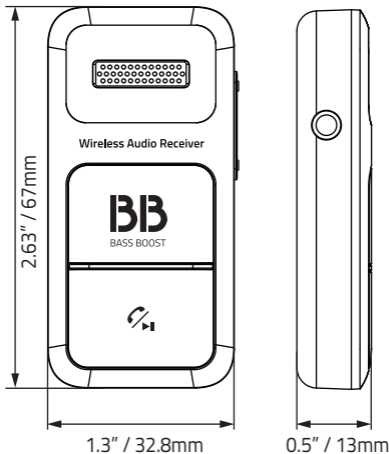

Measurements

DS18®

BR1

WARRANTY

Please visit our website DS18.com for more information on our warranty policy.

We reserve the right to change products and specifications at any time without notice. Images may or may not include optional equipment.

WARNING:
Cancer and Reproductive Harm.
www.P65Warning.ca.gov