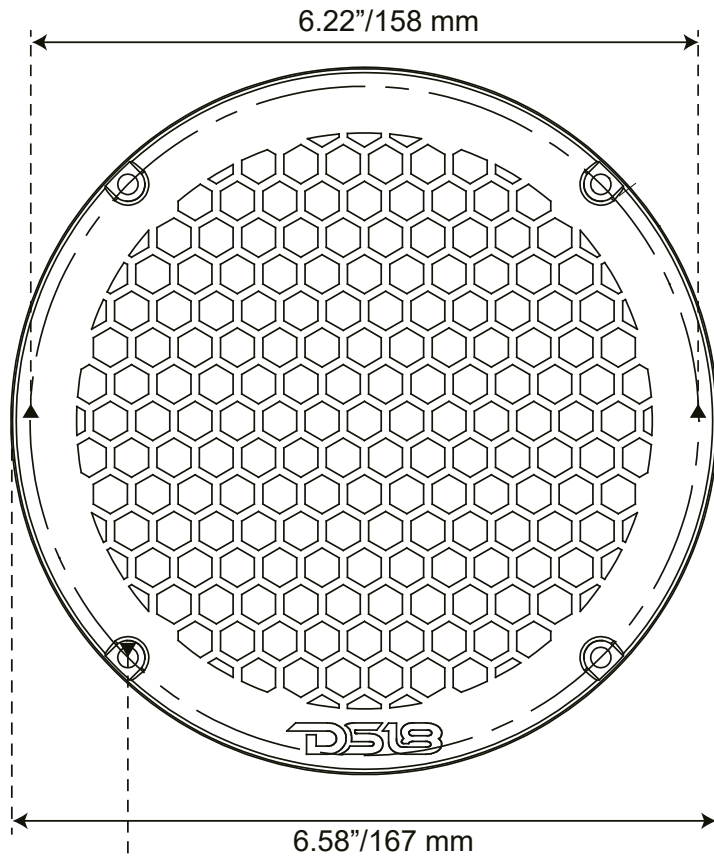

PRO-GRILL6MS

PRO-GRILL6MS

GENERAL SPECIFICATIONS:

Designed for Mid-Range Speakers

Nominal Diameter..... 6.58"/167mm

Installation Type..... Bolt-on

Grill Material ..... Steel Metal Mesh

Grill Color..... Painted High Glossy Red

RECOMMENDED FOR USE WITH:

- **PRO-SM6.2**
  6.5" SLIM MOTORCYCLE WATER RESISTANT
  MID-RANGE SPEAKER
- **PRO-X6.4BMSL**
  6.5" MID-RANGE SLIM SPEAKER WITH BULLET
- **PRO-X6M**
  6.5" MID-RANGE SPEAKER
  (SPEAKERS NOT INCLUDED)

WE LIKE
IT LOUD