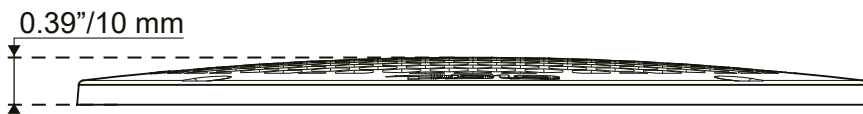

PRO-GRILL6MS