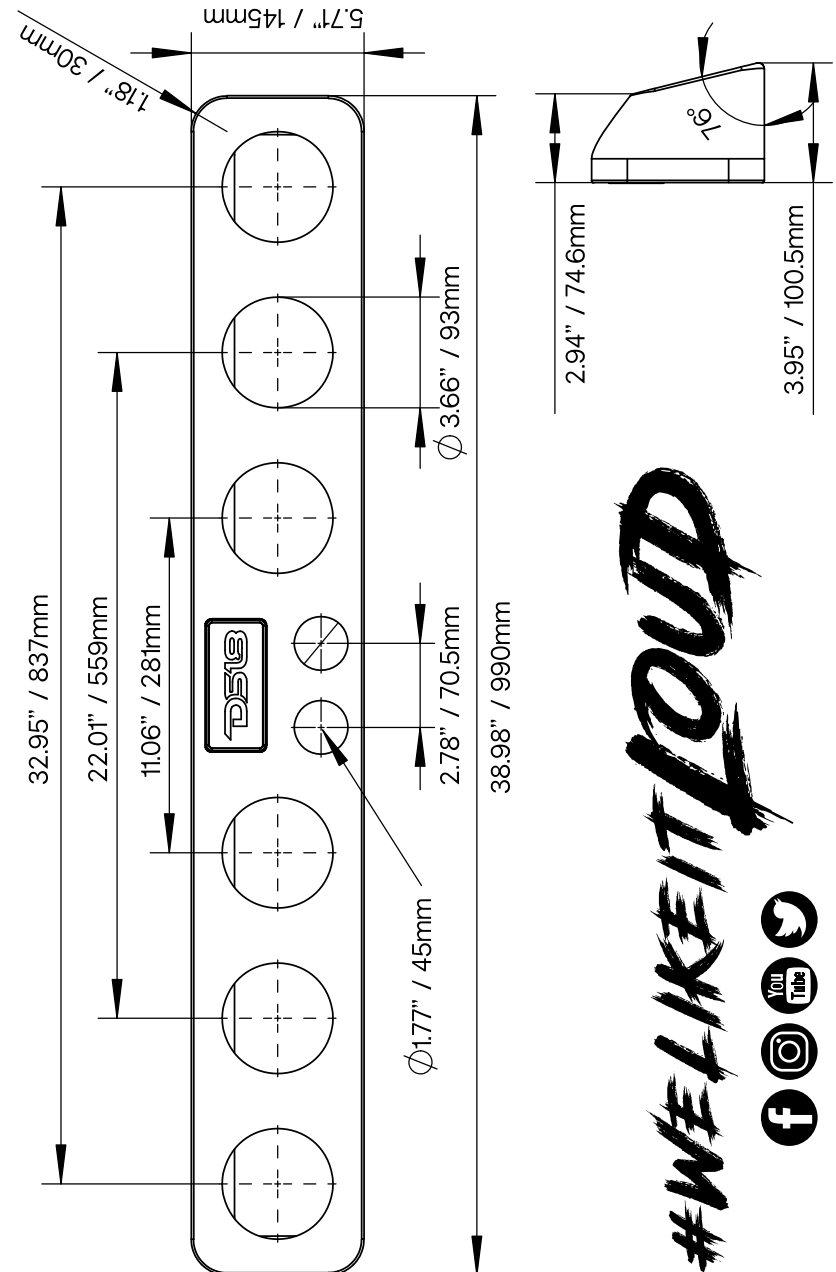

DS18[®]

HYDRO

EN64-39

EN64-39

UNIVERSAL SPEAKER ENCLOSURE

THIS ENCLOSURE FITS:
6 x 4" SPEAKERS 2 x 1" TWEETERS

- ▶ 6 x 4" SPEAKER MOUNTING
(DS18 PRO-X4M OR NXL-4 RECOMMENDED)
- ▶ 2 x 1" TWEETER MOUNTING
(DS18 PRO-TWX7 or PRO-TW7L RECOMMENDED)
- ▶ 6.5cm MAX SPEAKER DEPTH
- ▶ INJECTED HIGH DENSITY ABS
- ▶ BUILT-IN RGB LED FOR DS18 LOGO BADGE
- ▶ UV PROTECTED AND ALL ELEMENTS READY
- ▶ LIGHTWEIGHT AND STRONG MATERIAL
- ▶ MOUNTING HARDWARE, INPUT CABLE INCLUDED
- ▶ COLOR: BLACK